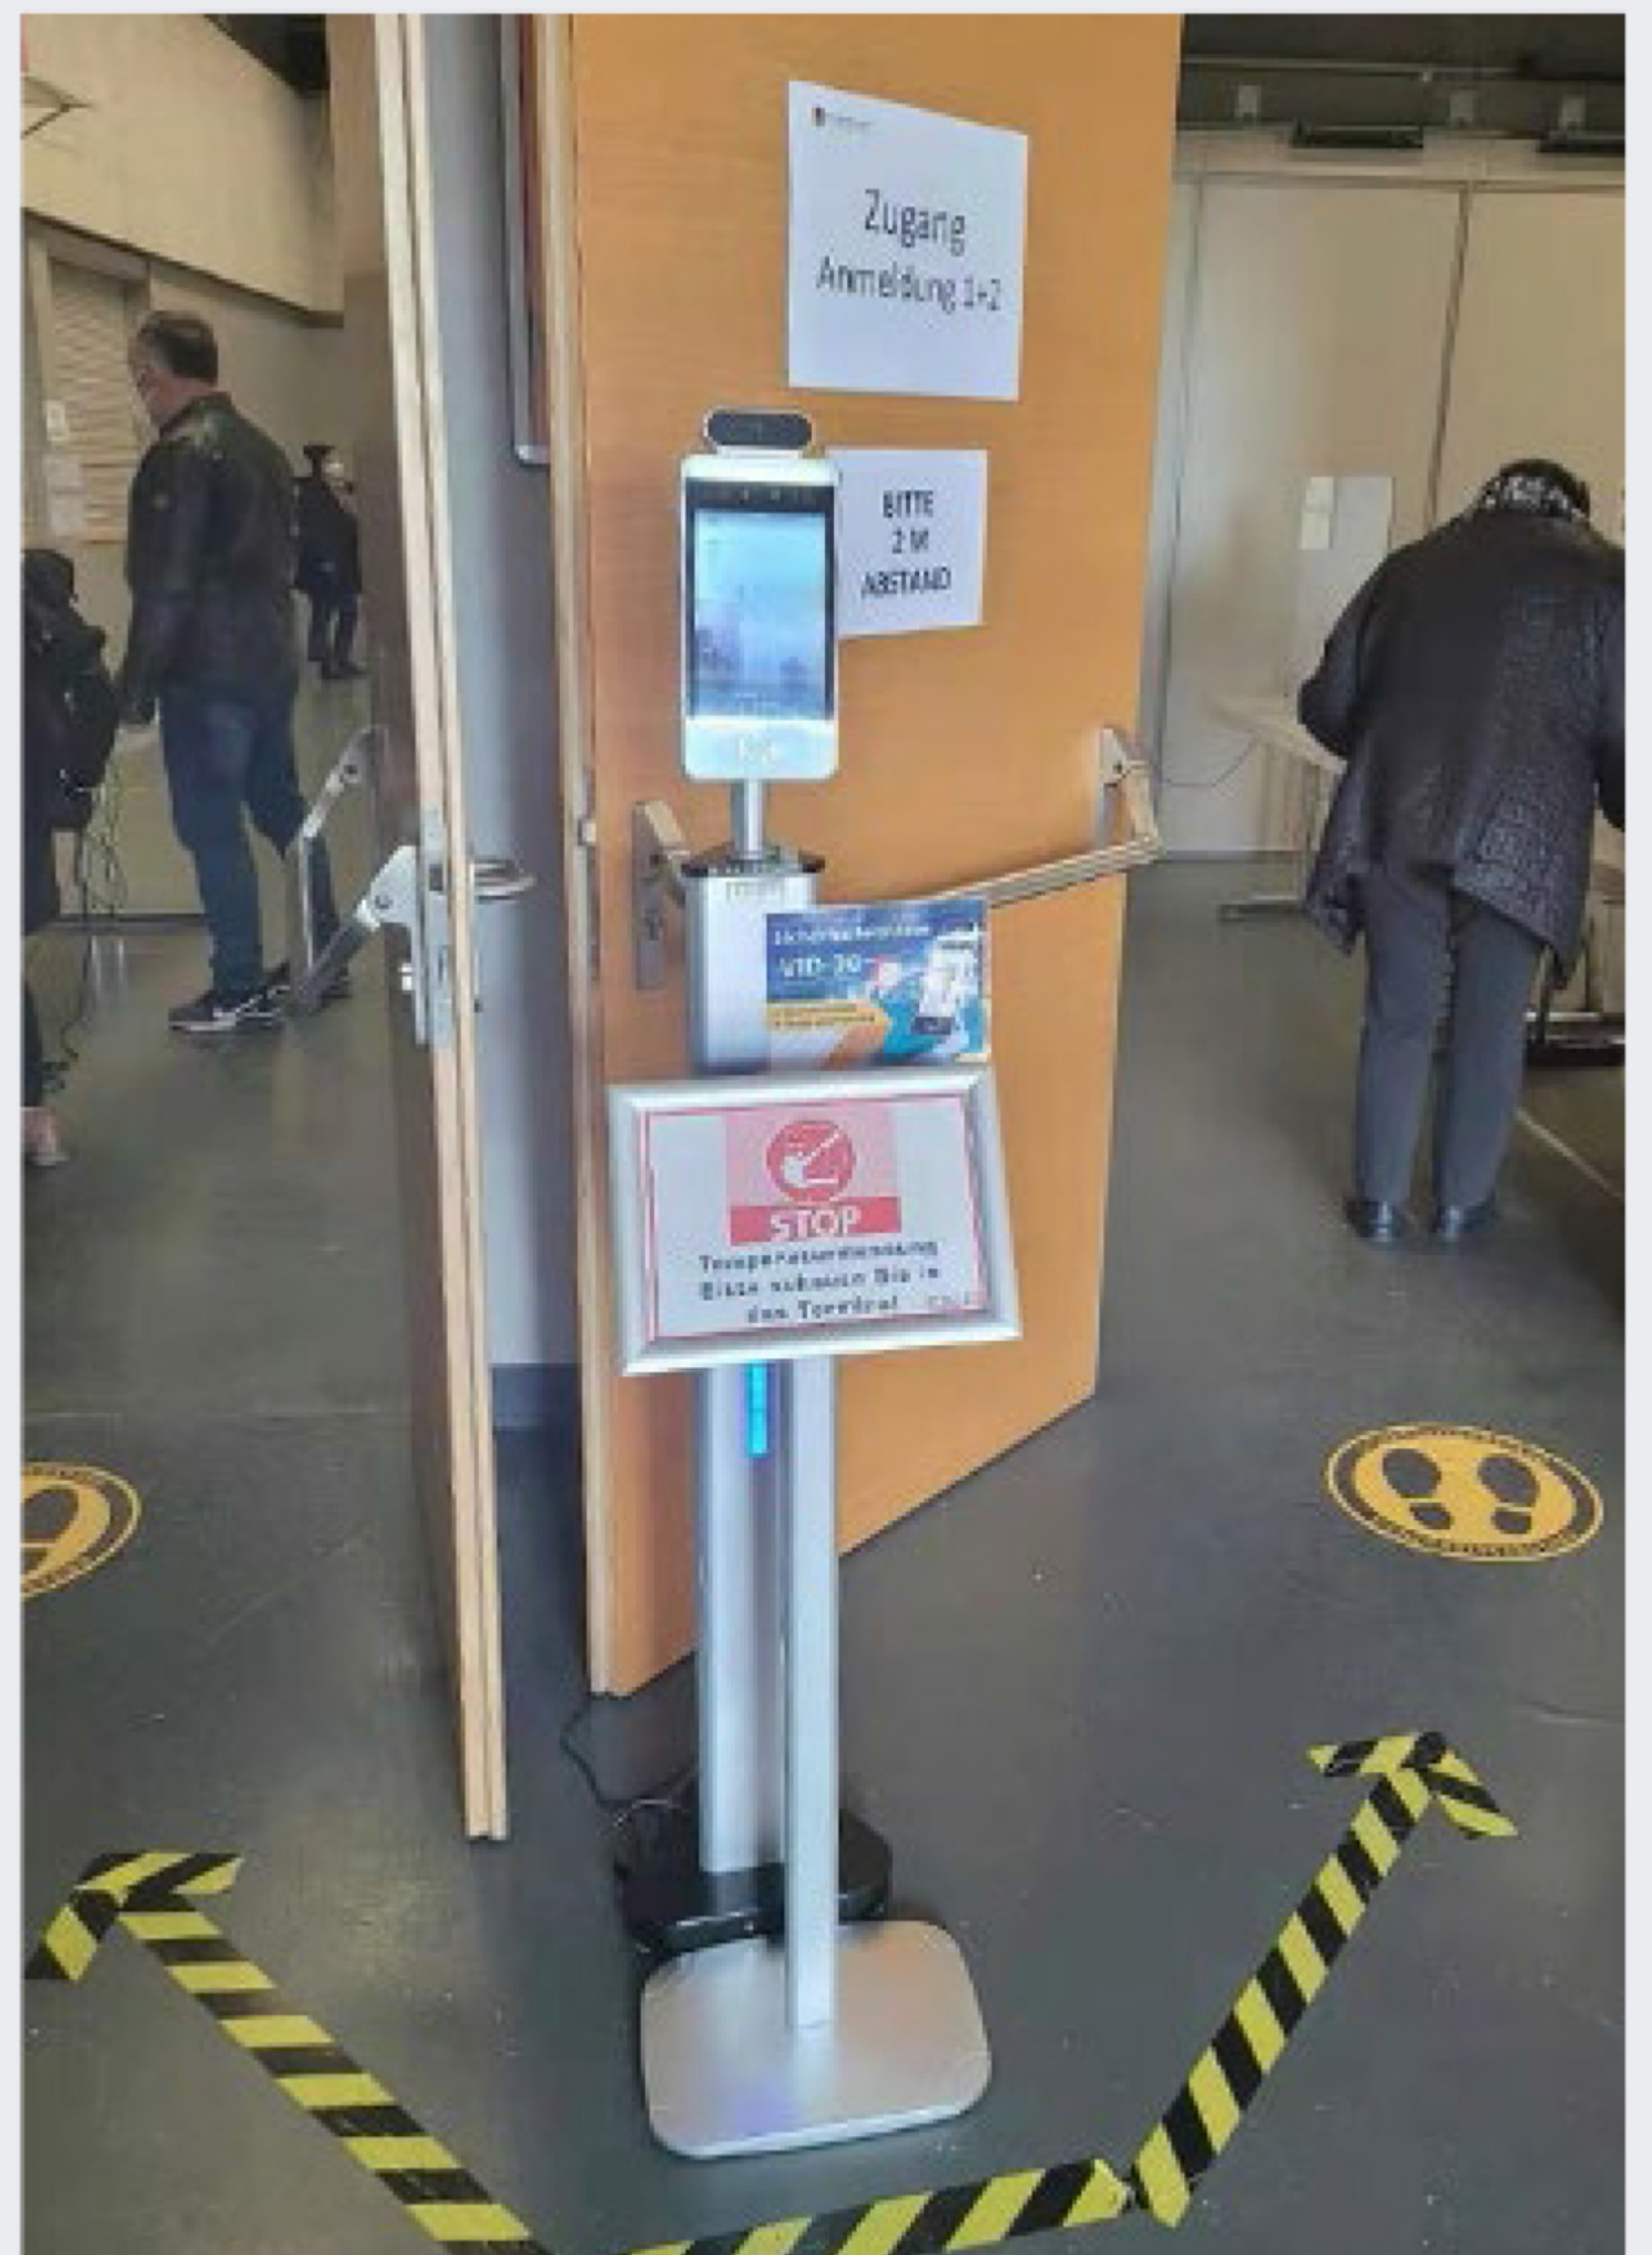

# FaceAI08

FACE RECOGNITION TERMINAL

Face Recognition | NFC | Android 11 OS  
Access Control | Time Attendance

**FaceAI08** Face Recognition Terminal

FaceAI08 is newest 8-inch dynamic dual face live scan time attendance access control with Android 11OS, Ethernet and WIFI connection. Support palm vein and qr code.

## Specification

Operating System	Android 11
Display	8" Full view angle IPS LCD touch screen
Screen Resolution	1280*800 HD display
Dimension	373.7 (L) *133 (W) *85.7 (H) mm
Weight	3KG(Device Only)
Operating Temperature	-10°C ~ 60°C
Working Humidity	10% to 90%
Power Supply	DC12V(±10%)
Power Consumption	10W MAX
Installation Method	Turnstile, Wall mounted, Desktop, Floor Type