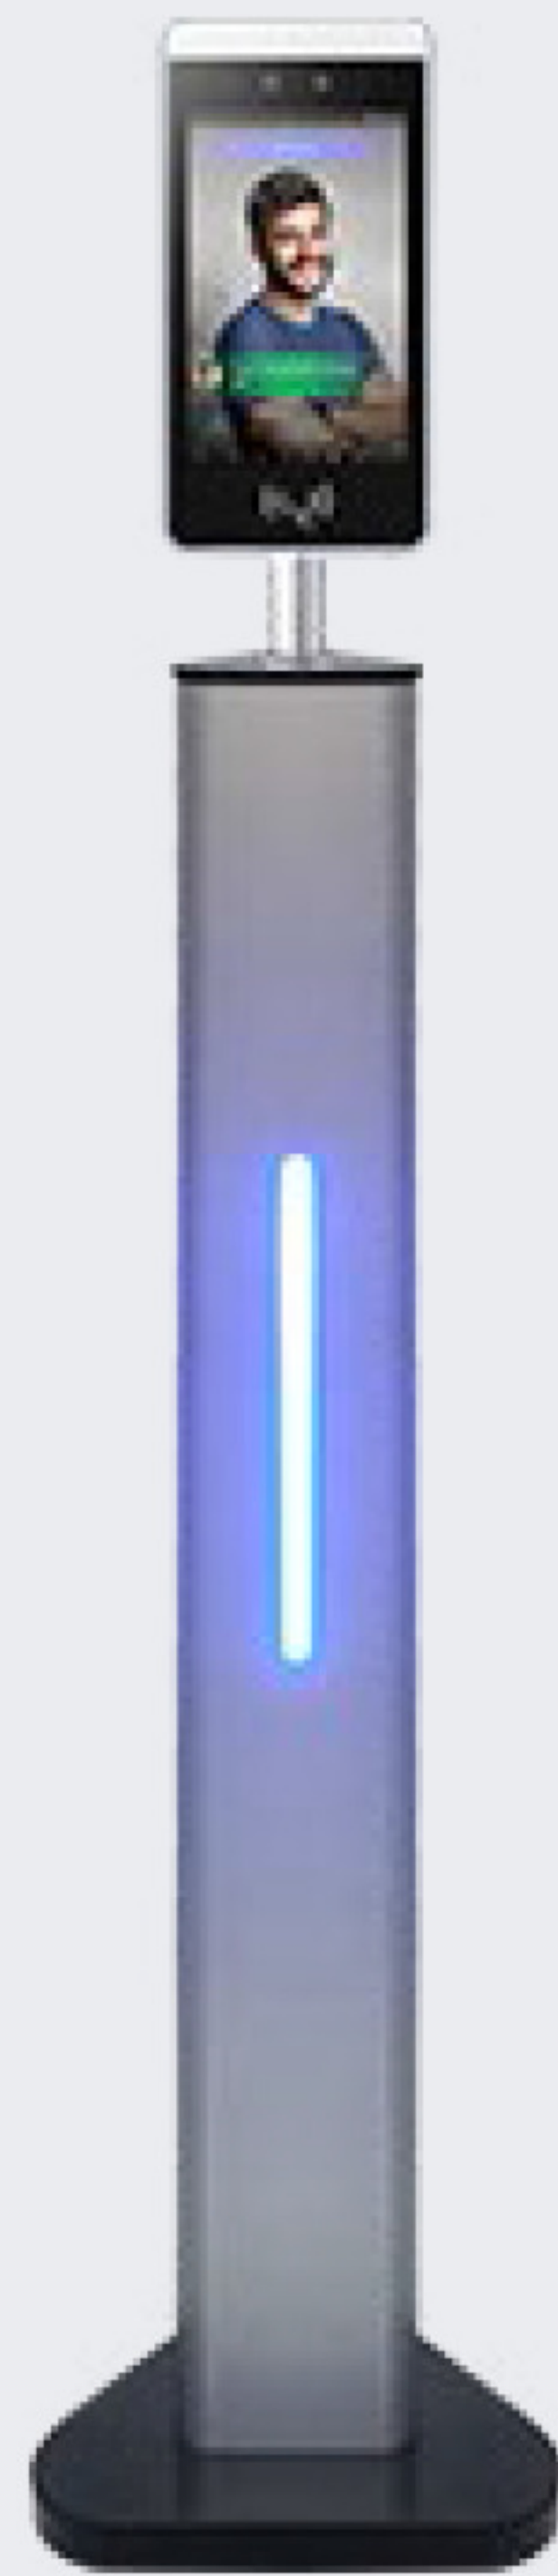

Floor stand