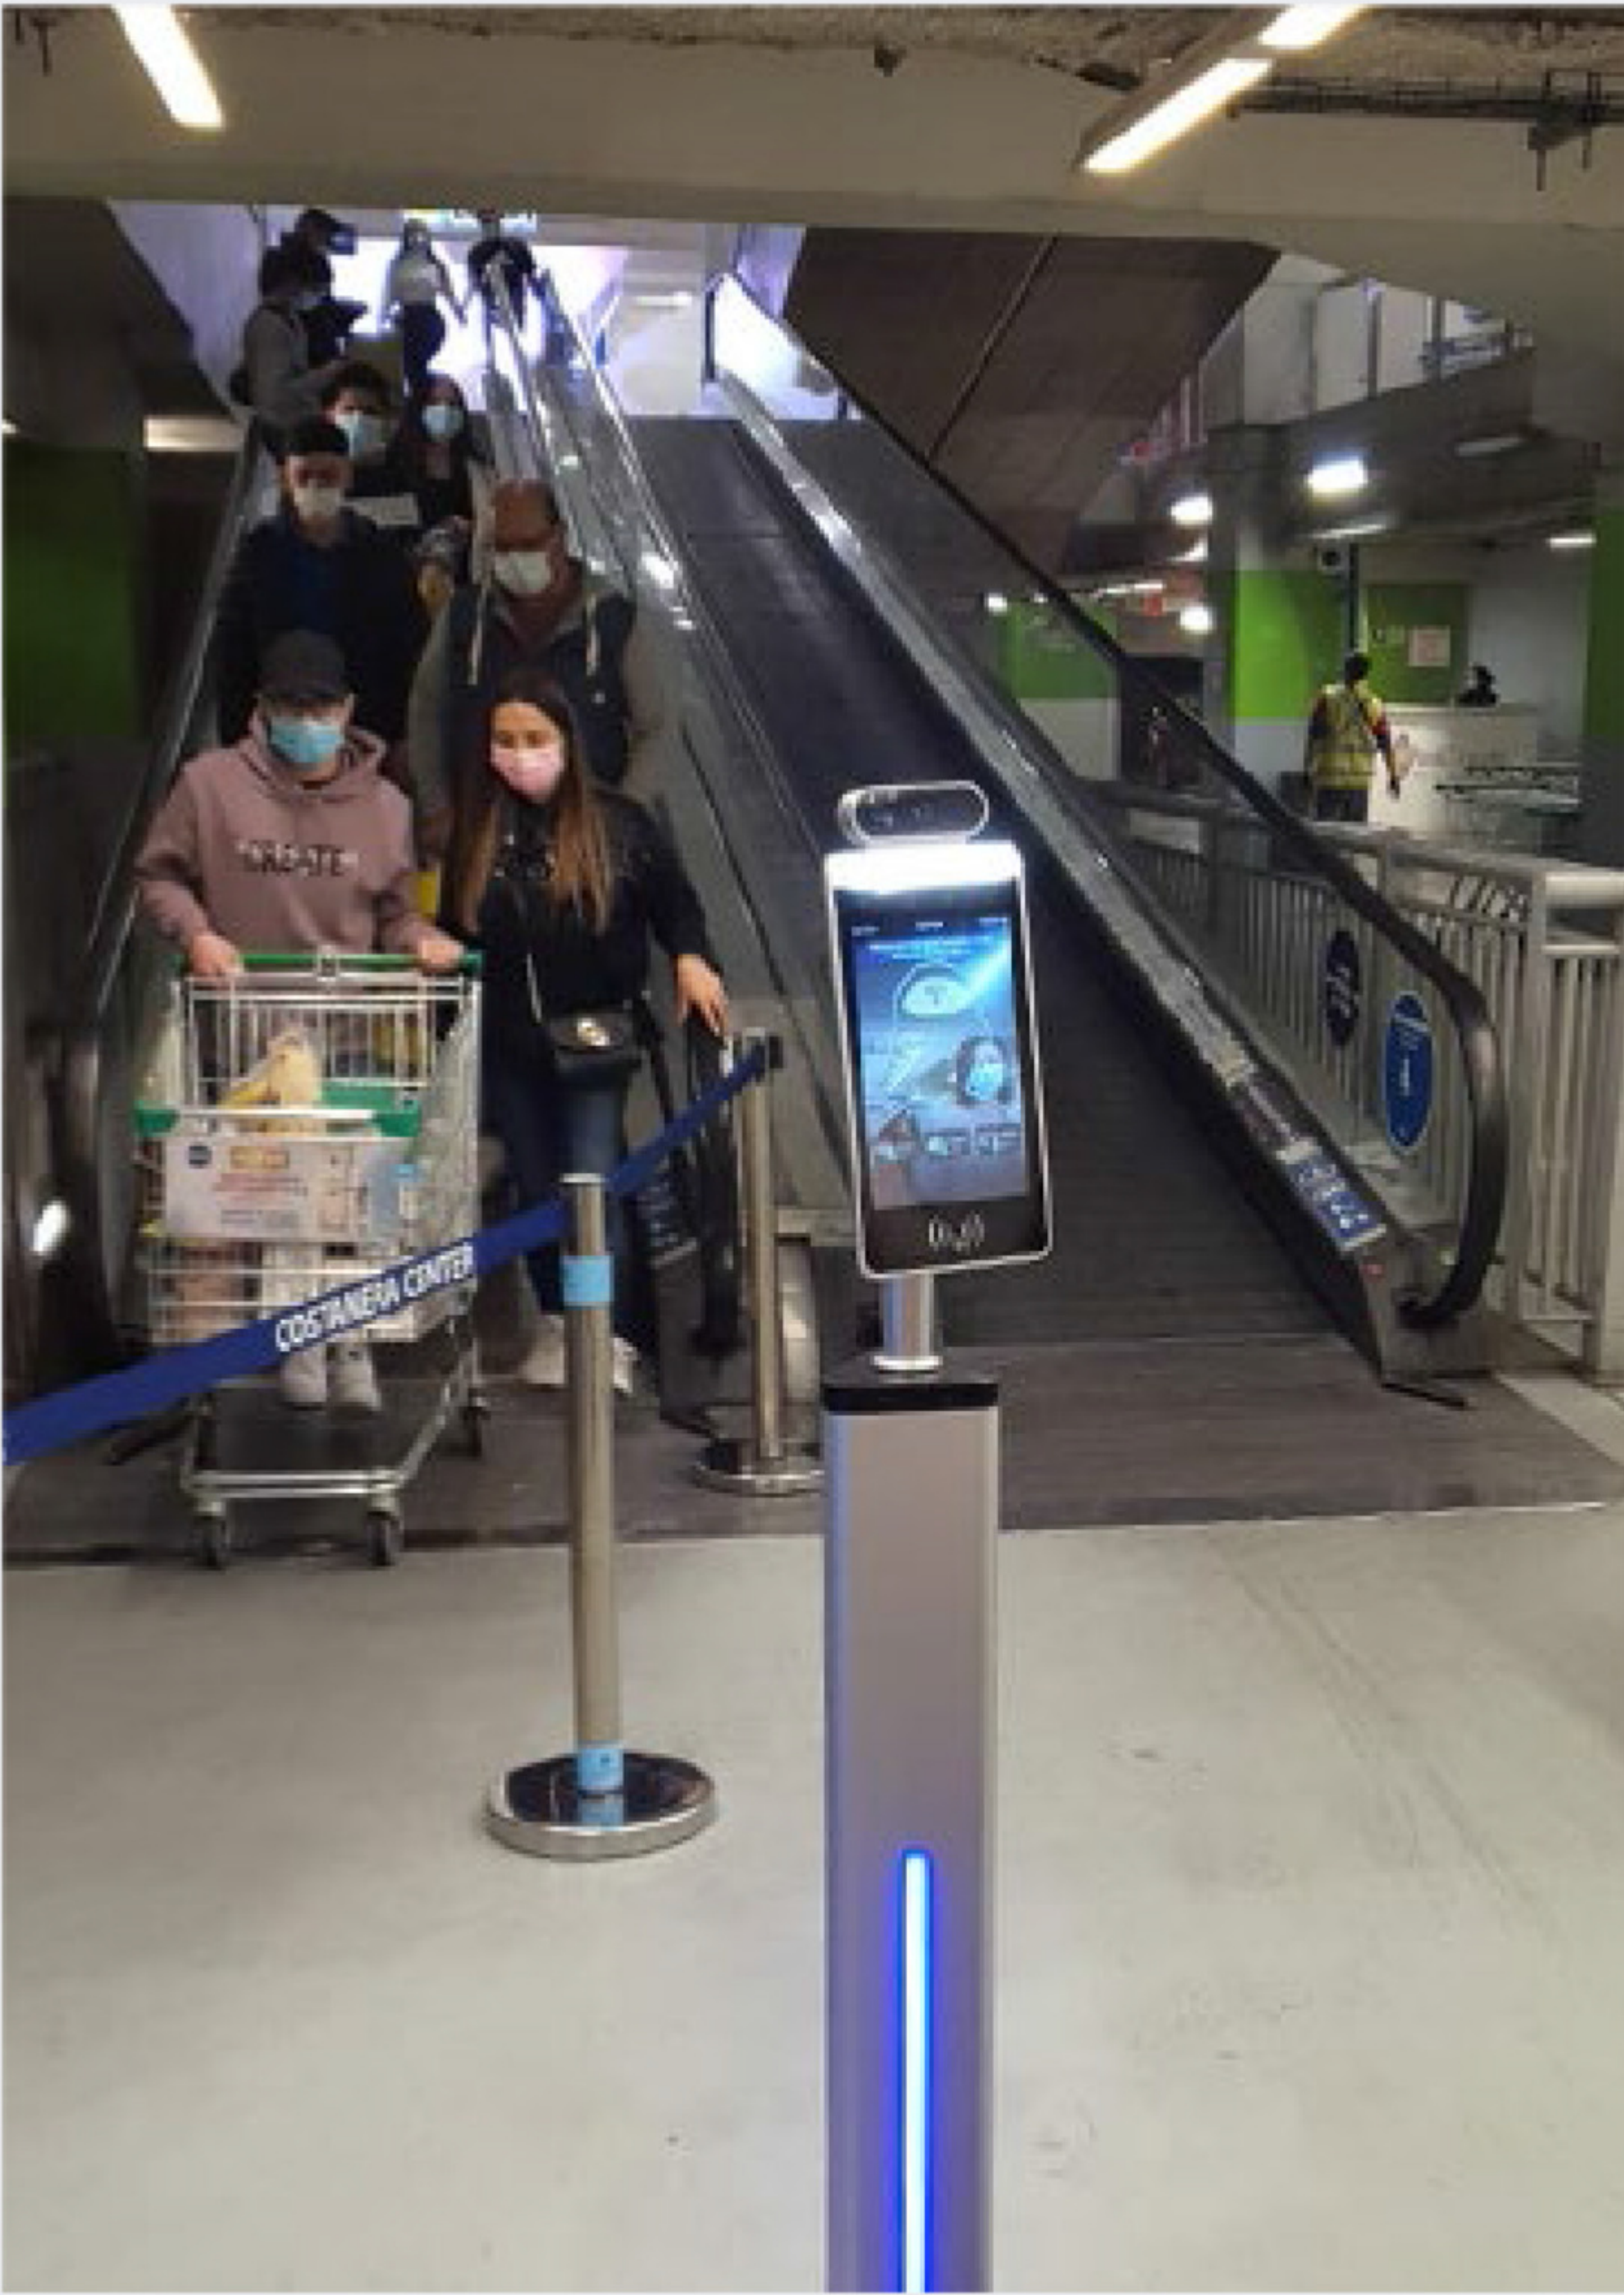

# FaceAI08

FACE RECOGNITION TERMINAL

Face Recognition | NFC | Android 11 OS  
Access Control | Time Attendance

**FaceAI08** Face Recognition Terminal

FaceAI08 is newest 8-inch dynamic dual face live scan time attendance access control with Android 11OS, Ethernet and WIFI connection. Support palm vein and qr code.

## Specification

Operating System	Android 11
Display	8" Full view angle IPS LCD touch screen
Screen Resolution	1280*800 HD display
Dimension	373.7 (L) *133 (W) *85.7 (H) mm
Weight	3KG(Device Only)
Operating Temperature	-10°C ~ 60°C
Working Humidity	10% to 90%
Power Supply	DC12V(±10%)
Power Consumption	10W MAX
Installation Method	Turnstile, Wall mounted, Desktop, Floor Type