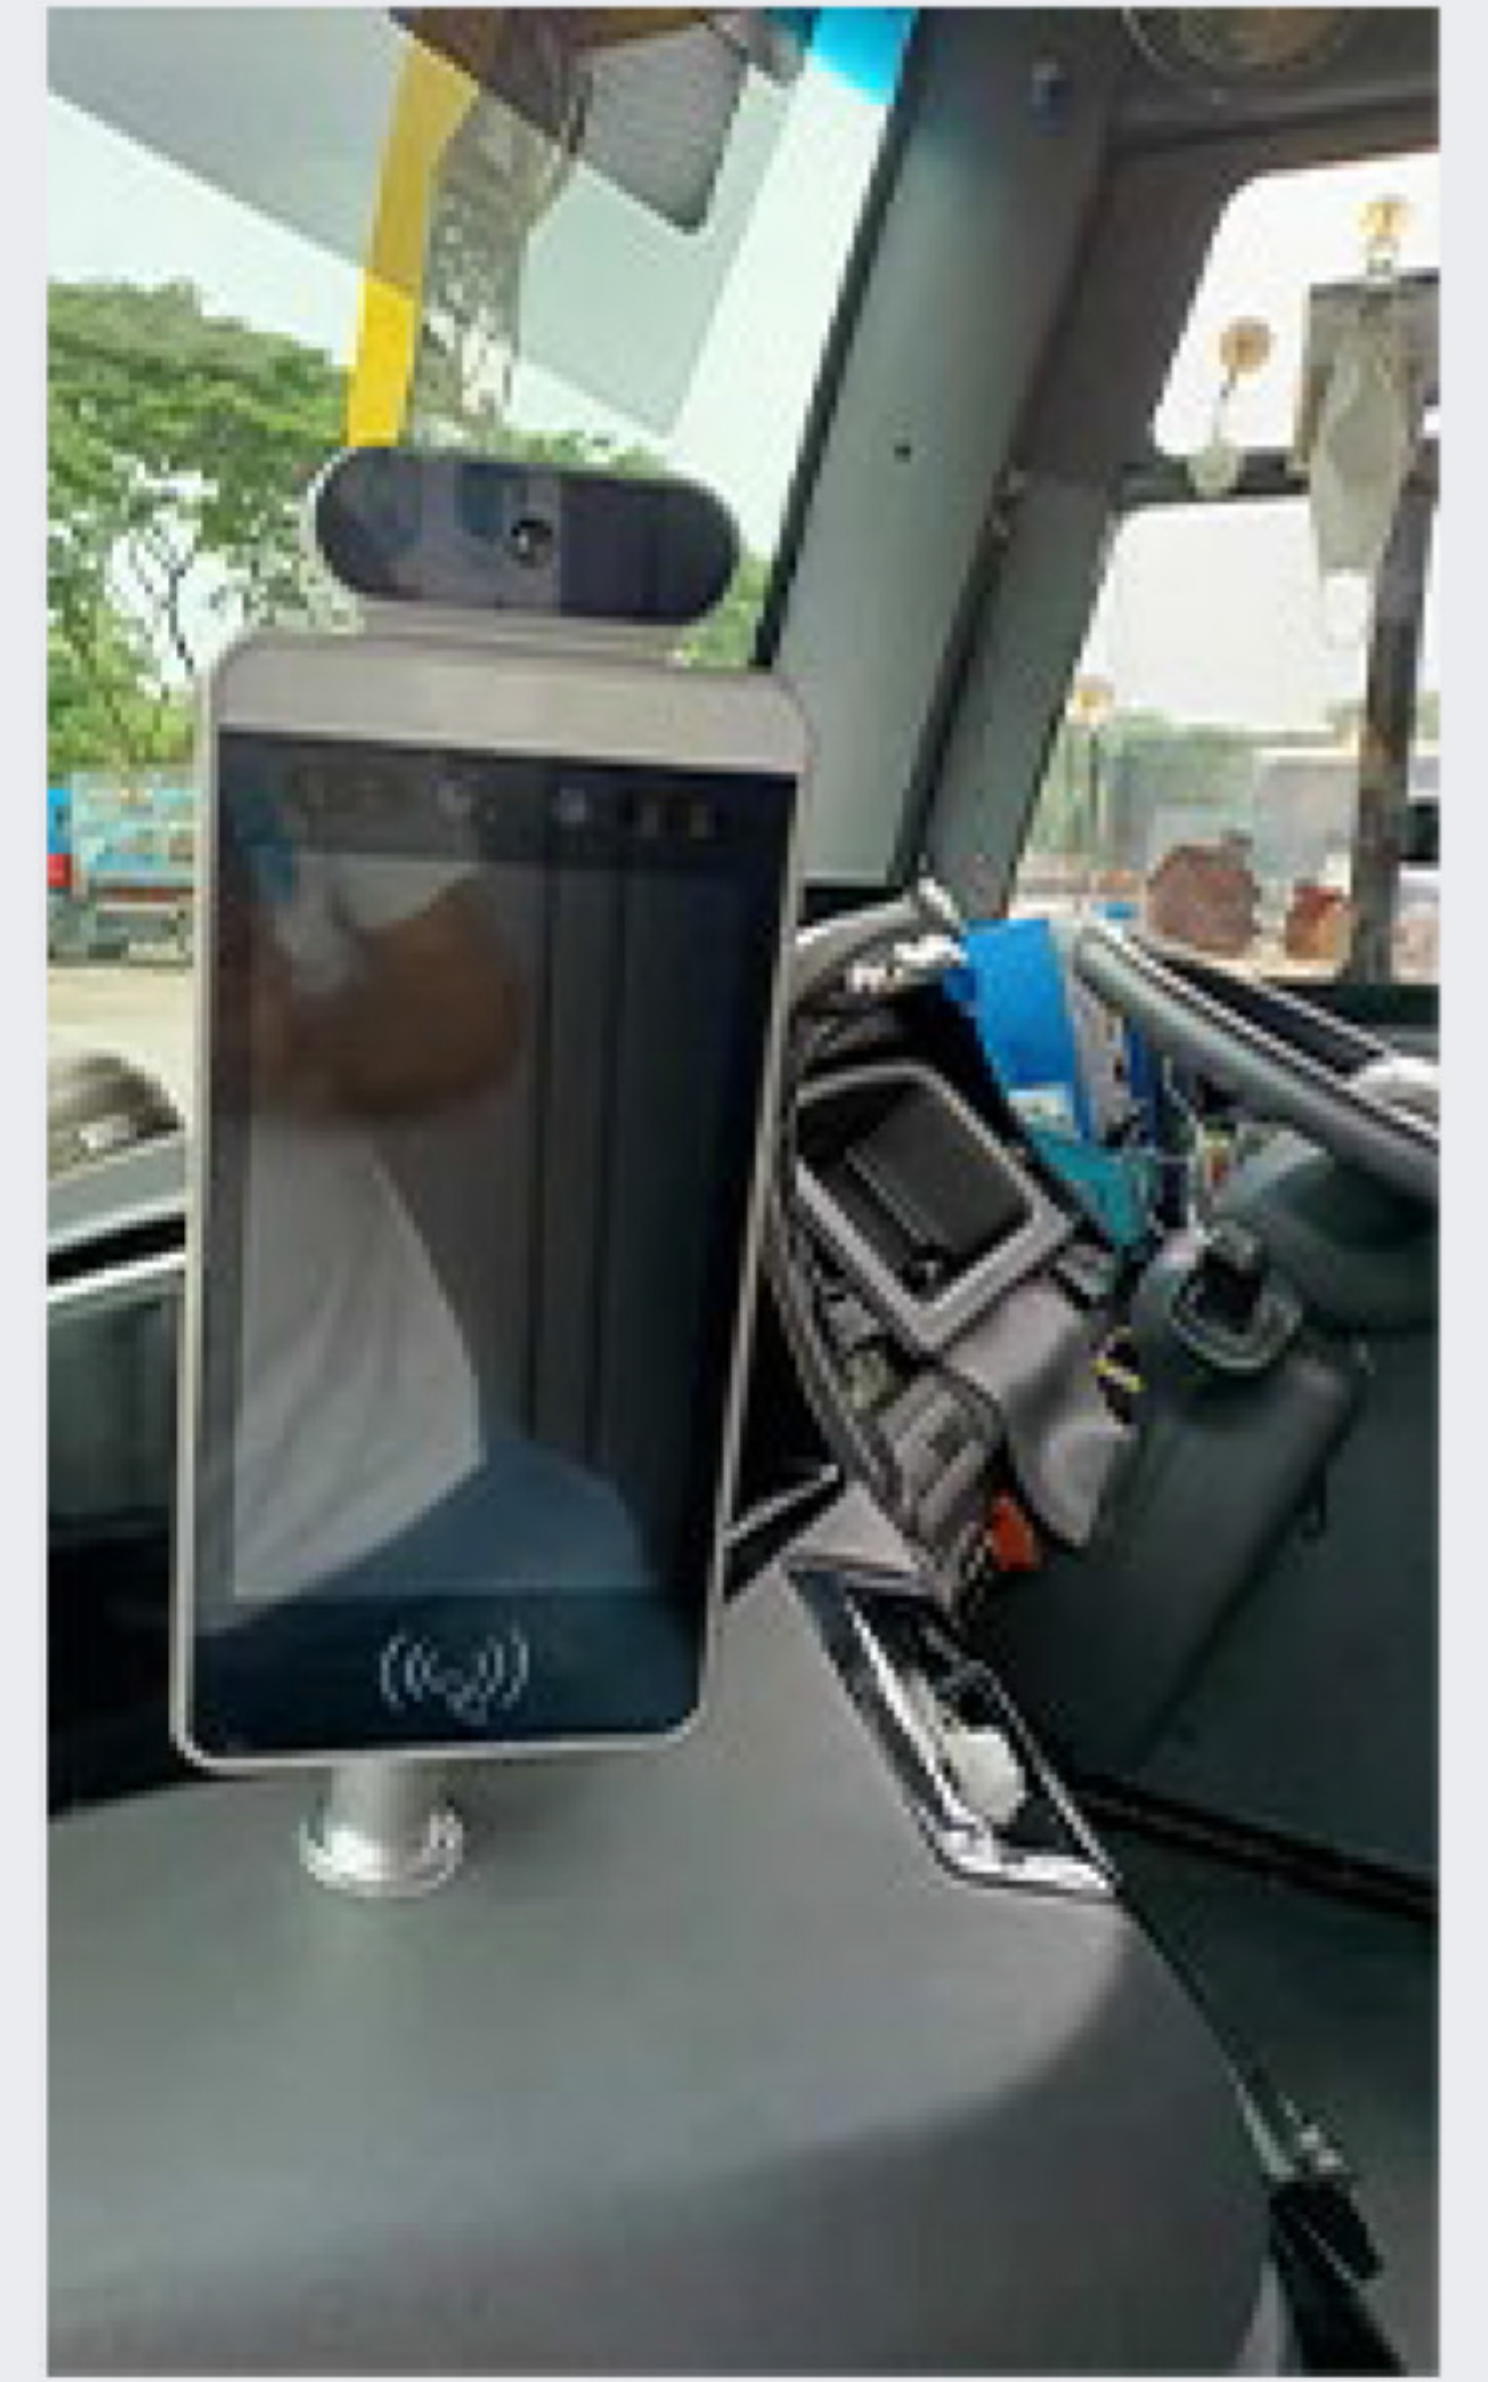

# FaceAI08

FACE RECOGNITION TERMINAL

Face Recognition | NFC | Android 11 OS  
Access Control | Time Attendance

**FaceAI08** Face Recognition Terminal

FaceAI08 is newest 8-inch dynamic dual face live scan time attendance access control with Android 11OS, Ethernet and WIFI connection. Support palm vein and qr code.

## Specification

Operating System	Android 11
Display	8" Full view angle IPS LCD touch screen
Screen Resolution	1280*800 HD display
Dimension	373.7 (L) *133 (W) *85.7 (H) mm
Weight	3KG(Device Only)
Operating Temperature	-10°C ~ 60°C
Working Humidity	10% to 90%
Power Supply	DC12V(±10%)
Power Consumption	10W MAX
Installation Method	Turnstile, Wall mounted, Desktop, Floor Type