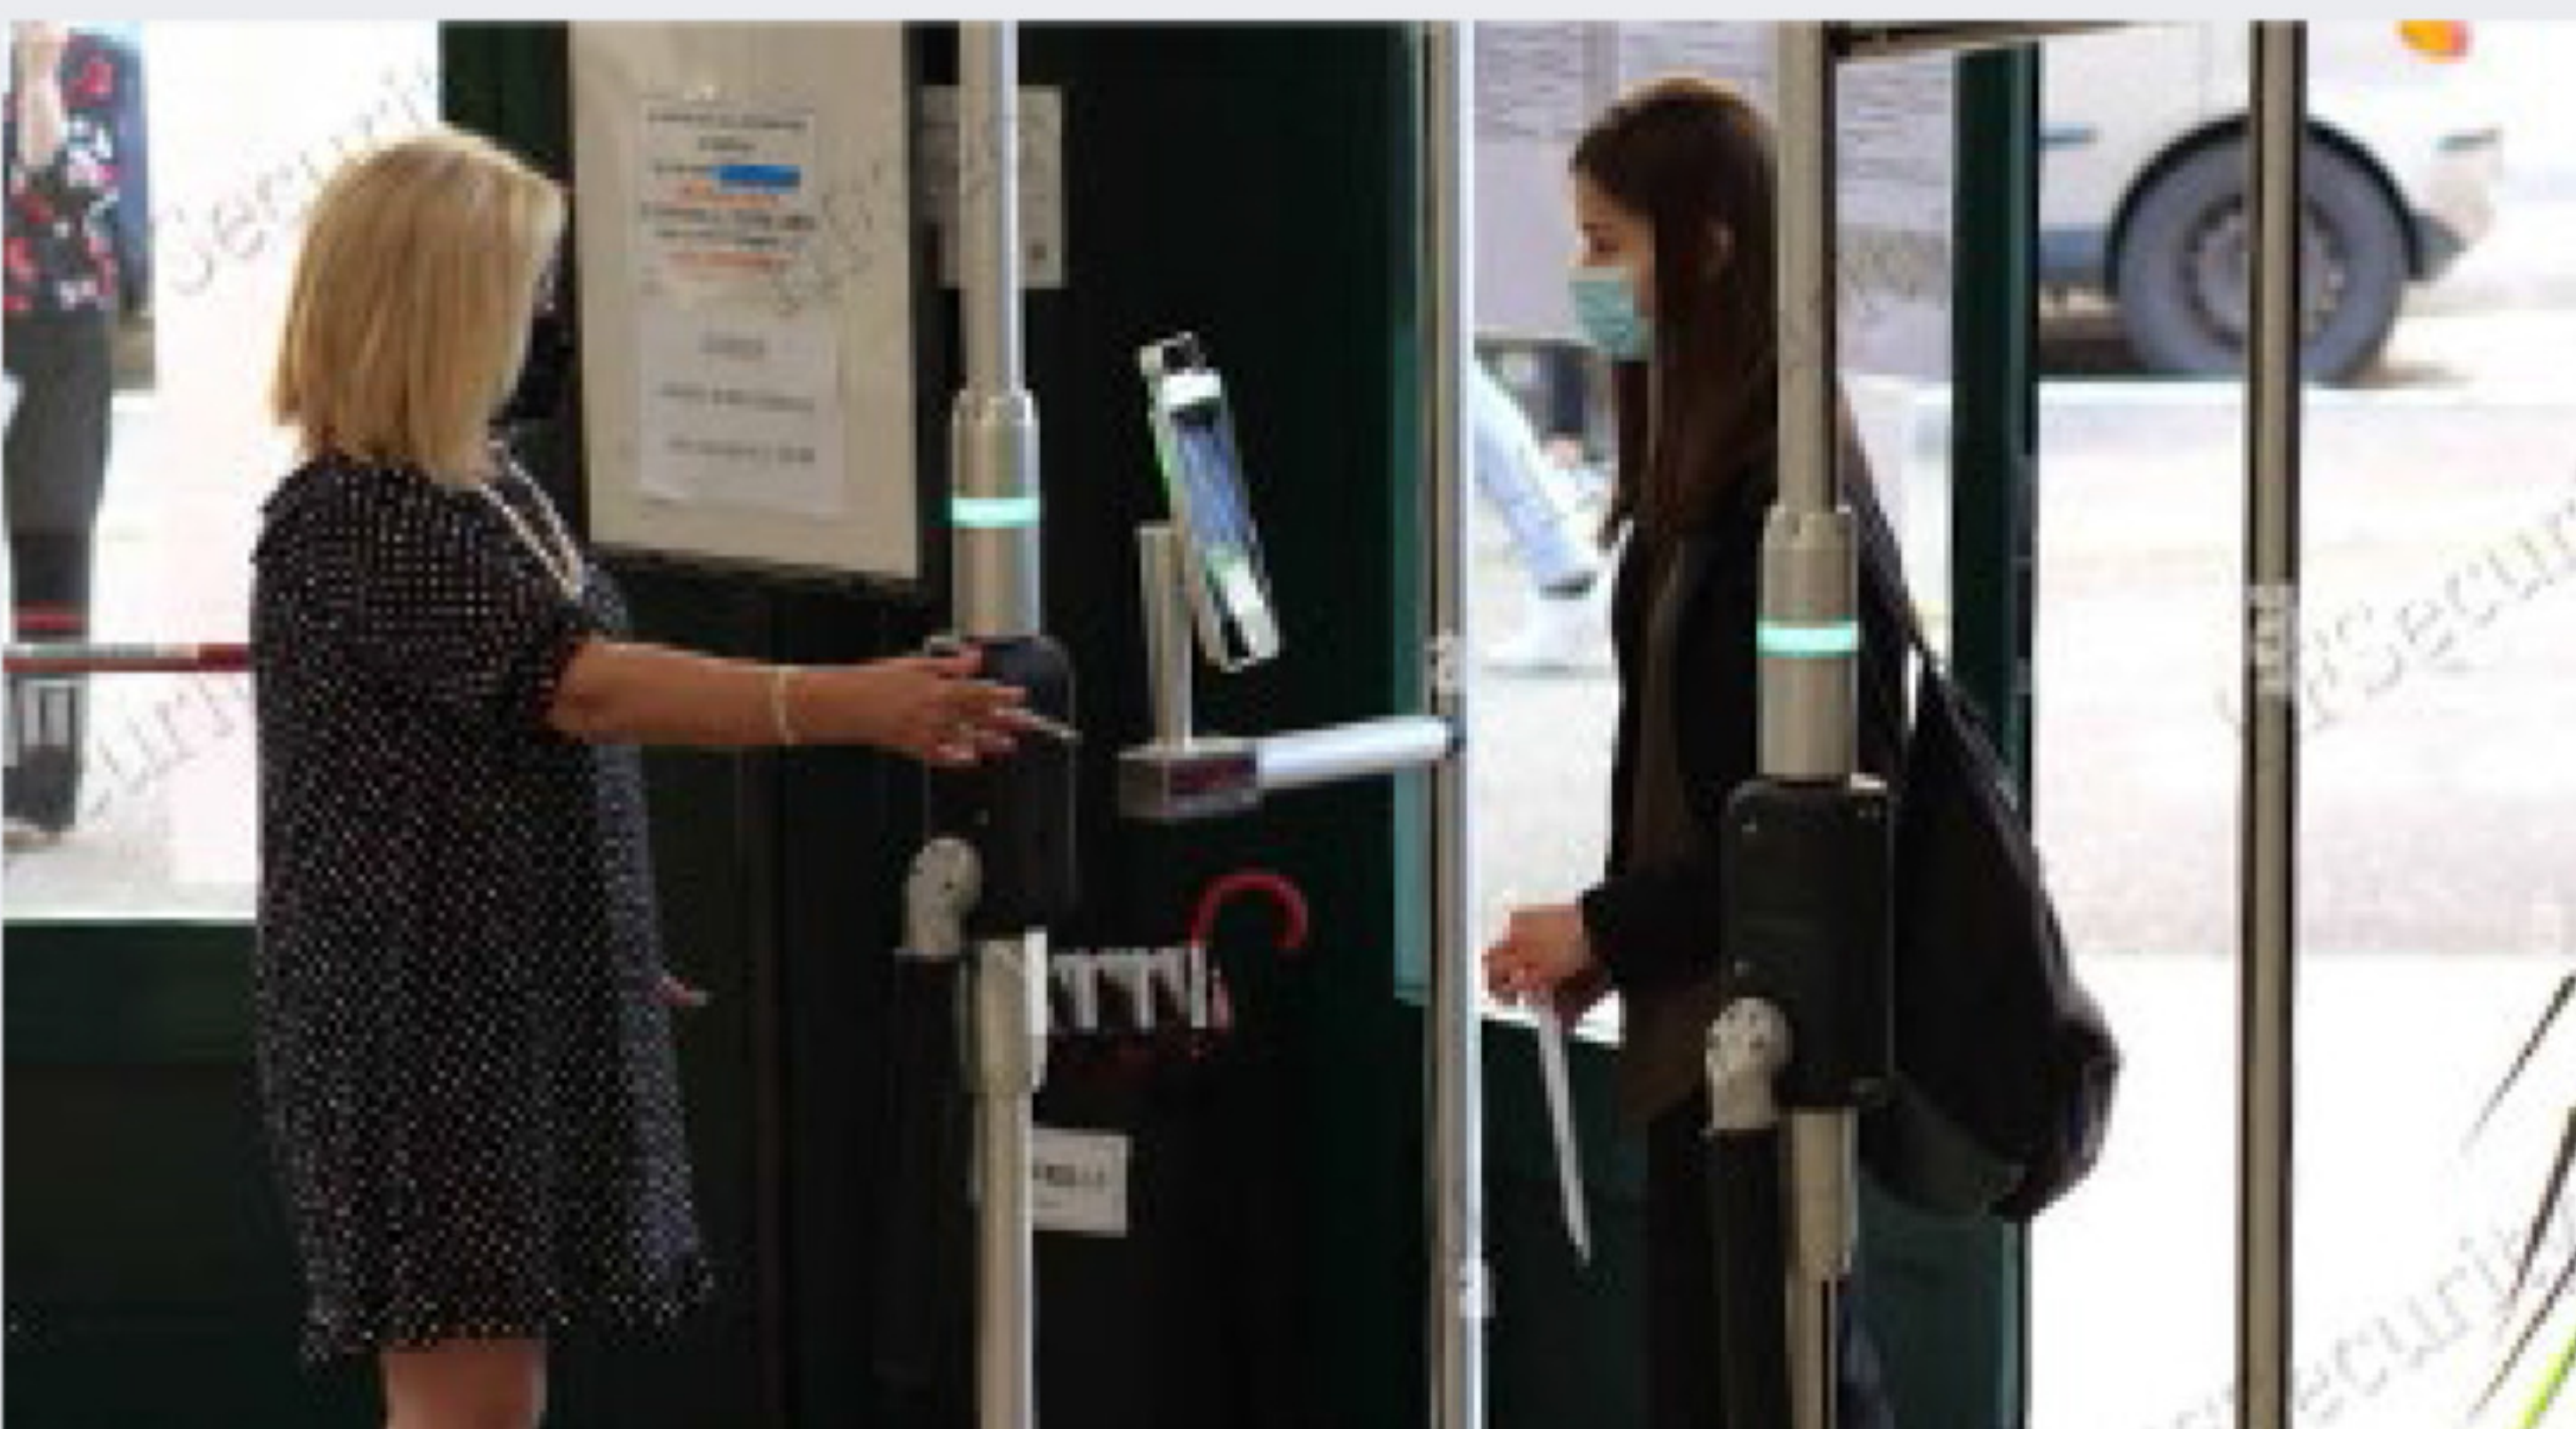

# FaceAI08

FACE RECOGNITION TERMINAL

Face Recognition | NFC | Android 11 OS  
Access Control | Time Attendance

**FaceAI08** Face Recognition Terminal

FaceAI08 is newest 8-inch dynamic dual face live scan time attendance access control with Android 11OS, Ethernet and WIFI connection. Support palm vein and qr code.

## Specification

Operating System	Android 11
Display	8" Full view angle IPS LCD touch screen
Screen Resolution	1280*800 HD display
Dimension	373.7 (L) *133 (W) *85.7 (H) mm
Weight	3KG(Device Only)
Operating Temperature	-10°C ~ 60°C
Working Humidity	10% to 90%
Power Supply	DC12V(±10%)
Power Consumption	10W MAX
Installation Method	Turnstile, Wall mounted, Desktop, Floor Type