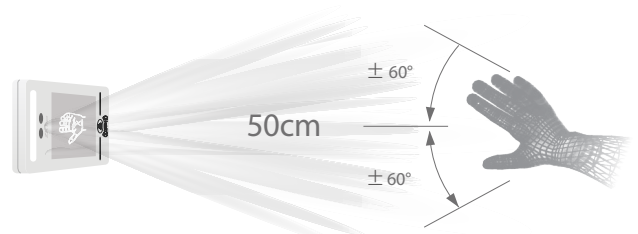

SpeedFace-V5L-RFID [TD]

Linux-Based Access control and Time & Attendance Terminal with Visible Light Facial Recognition

Compatible with **ZK Bio Access**

Features

- Visible Light Facial Recognition
- Anti-spoofing algorithm against print attack (laser, color and B/W photos), videos attack and 3D mask attack
- Multiple verification methods: Face / Card / Password / Palm
- Available card modules: 125kHz ID card (EM) / 13.56MHz IC card
- Supplement light with adjustable brightness
- 6,000 face templates capacity

2 meters of recognition distance and extra wide angle recognition

The recognition distance has been greatly extended to 2 meters, which significantly improves the maximum traffic rate. While most of the algorithms only support $\pm 15^\circ$ of detectable face angle, SpeedFace-V5L-RFID doubles the detection angle in terms of head rotation and tilt to $\pm 30^\circ$.

Touchless palm authentication method with a novel hand tracking technique allowing angle tolerance as wide as $\pm 60^\circ$ in the roll axis and a recognition distance of 50cm.

Specifications:

Display	5-inch Touch Screen
Face Capacity	6,000
Palm Capacity	3,000
Card Capacity	10,000
Transactions	200,000
Operation System	Linux
Standard Functions	ID Card, ADMS, T9 Input, DST, Camera, 9 digit user ID, Access Levels, Groups, Holidays, Anti-passback, Record Query, Tamper Switch Alarm, Multiple Verification Methods
Hardware	900MHZ Dual Core CPU Memory 512MB RAM / 8G ROM 2MP WDR Low Light Camera Adjustable Light Brightness LED
Communication	TCP/IP, WIFI(Optional), Wiegand input/output, RS485
Access Control Interface	3rd-party Electric Lock, Door Sensor, Exit Button, Alarm Output, Auxiliary Input
Optional Functions	13.56MHz IC Card / WiFi
Facial Recognition Speed	≤1s
Biometrics Algorithms	ZKFace VX5.8 / ZKPalm VX12.0
Power Supply	12V 3A
Working Humidity	10% to 90%
Working Temperature	-10°C to 45°C
Dimensions (W*H*D)	92*220*22.5mm
Supported Software	ZKBioAccess