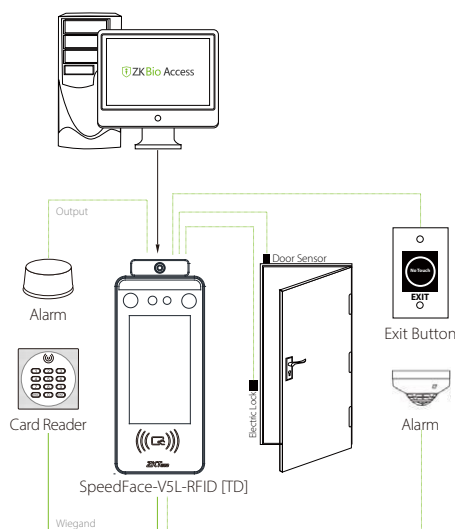

Specifications:

Display	5-inch Touch Screen
Face Capacity	6,000
Palm Capacity	3,000
Card Capacity	10,000
Transactions	200,000
Operation System	Linux
Standard Functions	ID Card, ADMS, T9 Input, DST, Camera, 9 digit user ID, Access Levels, Groups, Holidays, Anti-passback, Record Query, Tamper Switch Alarm, Multiple Verification Methods
Hardware	900MHZ Dual Core CPU Memory 512MB RAM / 8G ROM 2MP WDR Low Light Camera Adjustable Light Brightness LED
Communication	TCP/IP, WIFI(Optional), Wiegand input/output, RS485
Access Control Interface	3rd-party Electric Lock, Door Sensor, Exit Button, Alarm Output, Auxiliary Input
Optional Functions	13.56MHz IC Card / WiFi
Facial Recognition Speed	≤1s
Biometrics Algorithms	ZKFace VX5.8 / ZKPalm VX12.0
Power Supply	12V 3A
Working Humidity	10% to 90%
Working Temperature	-10°C to 45°C
Dimensions (W*H*D)	92*220*22.5mm
Supported Software	ZKBioAccess

Configuration