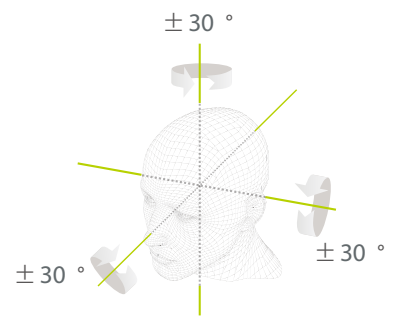

2 meters of recognition distance and extra wide angle recognition

The recognition distance has been greatly extended to 2 meters, which significantly improves the maximum traffic rate. While most of the algorithms only support $\pm 15^\circ$ of detectable face angle, SpeedFace-V5L-RFID doubles the detection angle in terms of head rotation and tilt to $\pm 30^\circ$.

Touchless palm authentication method with a novel hand tracking technique allowing angle tolerance as wide as $\pm 60^\circ$ in the roll axis and a recognition distance of 50cm.

Specifications:

Display	5-inch Touch Screen
Face Capacity	6,000
Palm Capacity	3,000
Card Capacity	10,000
Transactions	200,000
Operation System	Linux
Standard Functions	ID Card, ADMS, T9 Input, DST, Camera, 9 digit user ID, Access Levels, Groups, Holidays, Anti-passback, Record Query, Tamper Switch Alarm, Multiple Verification Methods
Hardware	900MHZ Dual Core CPU Memory 512MB RAM / 8G ROM 2MP WDR Low Light Camera Adjustable Light Brightness LED
Communication	TCP/IP, WIFI(Optional), Wiegand input/output, RS485
Access Control Interface	3rd-party Electric Lock, Door Sensor, Exit Button, Alarm Output, Auxiliary Input
Optional Functions	13.56MHz IC Card / WiFi
Facial Recognition Speed	≤1s
Biometrics Algorithms	ZKFace VX5.8 / ZKPalm VX12.0
Power Supply	12V 3A
Working Humidity	10% to 90%
Working Temperature	-10°C to 45°C
Dimensions (W*H*D)	92*220*22.5mm
Supported Software	ZKBioAccess

Configuration

Accessories

Dimensions (mm)