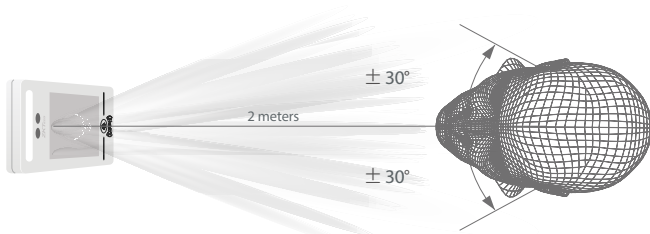

SpeedFace-V5L-RFID [TD]

Linux-Based Access control and Time & Attendance Terminal with Visible Light Facial Recognition

Compatible with **ZK Bio Access**

Features

- Visible Light Facial Recognition
- Anti-spoofing algorithm against print attack (laser, color and B/W photos), videos attack and 3D mask attack
- Multiple verification methods: Face / Card / Password / Palm
- Available card modules: 125kHz ID card (EM) / 13.56MHz IC card
- Supplement light with adjustable brightness
- 6,000 face templates capacity

2 meters of recognition distance and extra wide angle recognition

The recognition distance has been greatly extended to 2 meters, which significantly improves the maximum traffic rate. While most of the algorithms only support $\pm 15^\circ$ of detectable face angle, SpeedFace-V5L-RFID doubles the detection angle in terms of head rotation and tilt to $\pm 30^\circ$.

Touchless palm authentication method with a novel hand tracking technique allowing angle tolerance as wide as $\pm 60^\circ$ in the roll axis and a recognition distance of 50cm.

Specifications:

Display	5-inch Touch Screen
Face Capacity	6,000
Palm Capacity	3,000
Card Capacity	10,000
Transactions	200,000
Operation System	Linux
Standard Functions	ID Card, ADMS, T9 Input, DST, Camera, 9 digit user ID, Access Levels, Groups, Holidays, Anti-passback, Record Query, Tamper Switch Alarm, Multiple Verification Methods
Hardware	900MHZ Dual Core CPU Memory 512MB RAM / 8G ROM 2MP WDR Low Light Camera Adjustable Light Brightness LED
Communication	TCP/IP, WIFI(Optional), Wiegand input/output, RS485
Access Control Interface	3rd-party Electric Lock, Door Sensor, Exit Button, Alarm Output, Auxiliary Input
Optional Functions	13.56MHz IC Card / WiFi
Facial Recognition Speed	≤1s
Biometrics Algorithms	ZKFace VX5.8 / ZKPalm VX12.0
Power Supply	12V 3A
Working Humidity	10% to 90%
Working Temperature	-10°C to 45°C
Dimensions (W*H*D)	92*220*22.5mm
Supported Software	ZKBioAccess